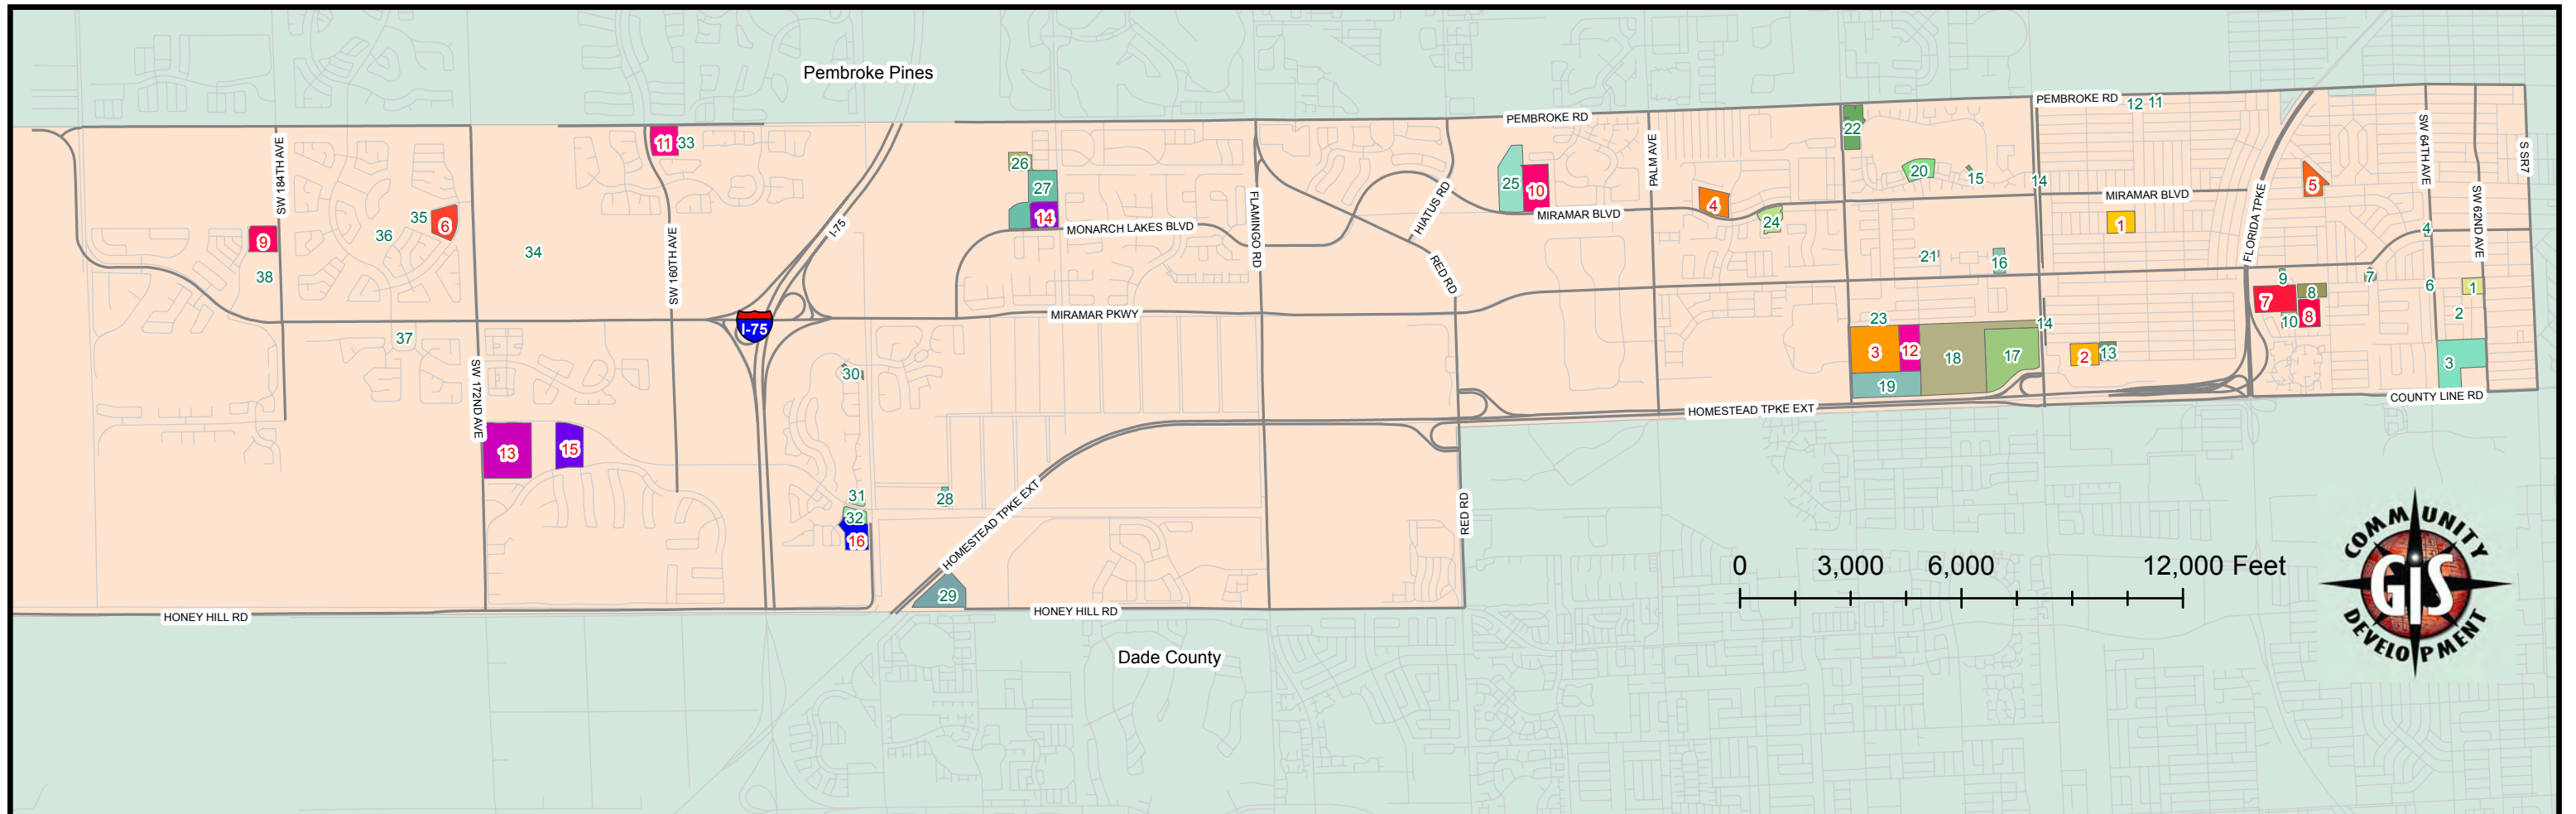

City of Miramar Parks and Schools Master Plan Map

City Parks		Schools	
1. Miramar Athletic Park	10. Civic Center	1. Sunshine Elementary	11. Silver Shores Elementary
2. Miramar Isles Park	11. Miramar Senior Ctr	2. Fairway Elementary	12. Whispering Pines School
3. Snake Warrior's Island	12. Sawyer Park	3. Miramar High	13. Everglades High
4. Progress Park	13. Fairway Park	4. Sea Castle Elementary	14. Coconut Palm Elementary
5. Beauty Park	14. Linear Park	5. Miramar Elementary	15. Future Middle "00"
6. Veteran's Memorial Park	15. Bernard Park	6. Silver Lakes Elementary	16. Future Elementary "Y"
7. Calhoun Recreation Center	16. Forcina Field	7. Henry D. Perry Middle	Major Roads
8. Perry Park	17. Miramar Pineland East	8. Annabel C. Perry Elementary	Streets
9. Shirley Branca Park	18. Miramar Pinelands	9. Sunset Lakes Elementary	
	19. Miramar Pinelands West	10. New Renaissance Middle	
	20. Lakeshore Park		
	21. Beekman Park		
	22. Forzano Park/Vicki Coceano Youth Ctr		
	23. Sheraton Park		
	24. River Run Park		
	25. Ansin Sport Complex		
	26. Flamingo Estates Park		
	27. Monarch Lakes		
	28. Country Club Ranches Park		
	29. Bluegrass Lakes Park		
	30. Huntington Entrance Park		
	31. Huntington Parcel I		
	32. Huntington Park		
	33. Silver Shores Park		
	34. Miramar Regional Park		
	35. Silver Lakes Sports Complex		
	36. Island Park		
	37. Silver Lakes Tennis Complex		
	38. Sunset Lakes Park		