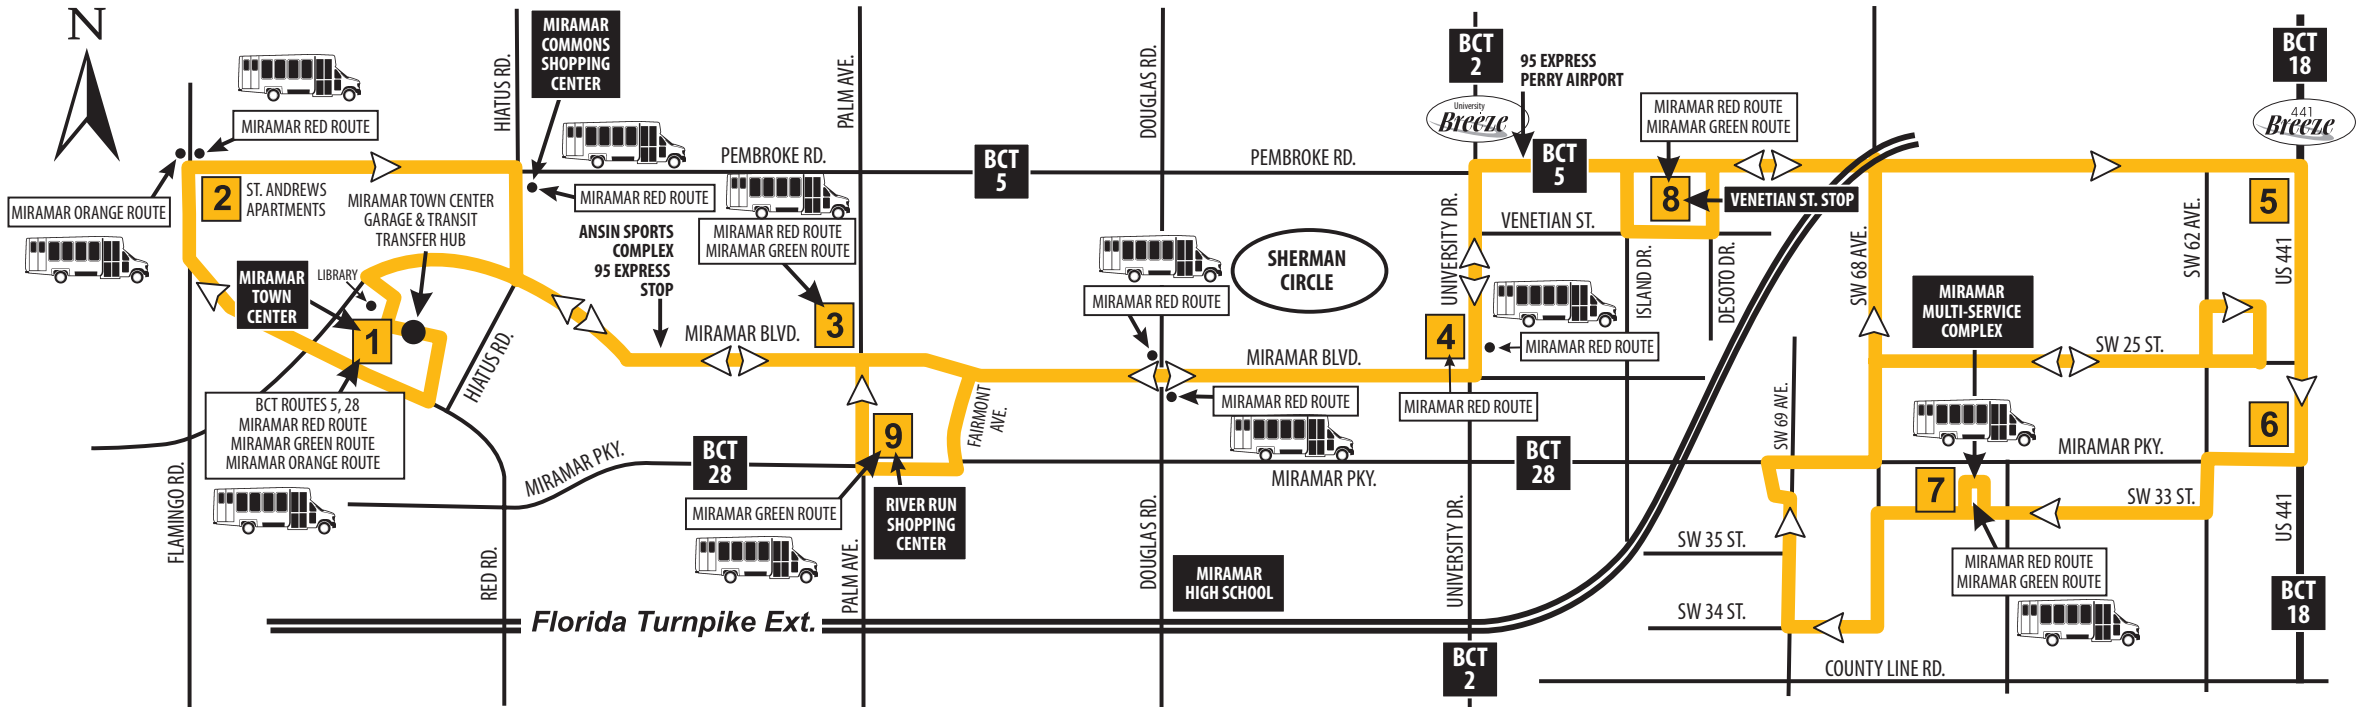

# MIRAMAR COMMUNITY SHUTTLE Yellow Route

## BCT Route 702

**Effective November, 2018**

MIRAMAR TOWN CENTER	PEMBROKE RD & FLAMINGO RD (ST. ANDREWS APARTMENTS)	MIRAMAR BLVD & PALM AVE	MIRAMAR BLVD & UNIVERSITY DR	PEMBROKE RD & US 441	MIRAMAR PKY & US 441	MIRAMAR MULTI-SERVICE COMPLEX	VENETIAN ST STOP BETWEEN ISLAND DR & DESOTO DR	MIRAMAR PKY RIVER RUN SHOPPING CTR	MIRAMAR TOWN CENTER
1	2	3	4	5	6	7	8	9	1
7:00a	7:04a	7:11a	7:17a	7:26a	7:28a	7:32a	7:52a	8:04a	8:10a
8:12a	8:16a	8:23a	8:29a	8:38a	8:40a	8:44a	9:04a	9:16a	9:22a
9:24a	9:28a	9:35a	9:41a	9:50a	9:52a	9:56a	10:16a	10:28a	10:34a
10:36a	10:40a	10:47a	10:53a	11:02a	11:04a	11:08a	11:28a	11:40a	11:46a
11:48a	11:52a	11:59a	12:05p	12:14p	12:16p	12:20p	12:40p	12:52p	12:58p
1:00p	1:04p	1:11p	1:17p	1:26p	1:28p	1:32p	1:52p	2:04p	2:10p
2:12p	2:16p	2:23p	2:29p	2:38p	2:40p	2:44p	3:04p	3:16p	3:22p
3:24p	3:28p	3:35p	3:41p	3:50p	3:52p	3:56p	4:16p	4:28p	4:34p
4:36p	4:40p	4:47p	4:53p	5:02p	5:04p	5:08p	5:28p	5:40p	5:46p
5:50p	5:54p	6:01p	6:07p	6:16p	6:18p	6:22p	6:42p	6:54p	7:00p